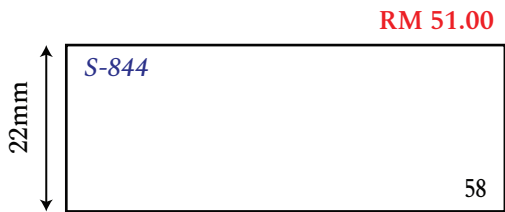

# RizQi Copy Centre

Type of Rubber Stamp : Self-Inking Stamp (S)

**LOGO REDRAW  
RM 10 - RM 30**

**Pre-Inking Stamp (Oval)**

Price : **RM 77.00**  
O - 3045

Price : **RM 77.00**  
O - 3555