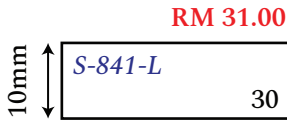

# RizQi Copy Centre

Type of Rubber Stamp : Self-Inking Stamp (S)

**LOGO REDRAW  
RM 10 - RM 30**

**Pre-Inking Stamp (Oval)**

Price : **RM 77.00**  
O - 3045

Price : **RM 77.00**  
O - 3555