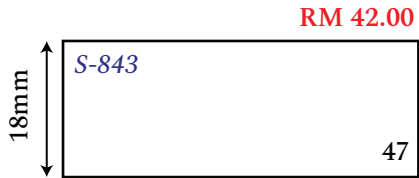

# RizQi Copy Centre

Type of Rubber Stamp : Self-Inking Stamp (S)

**LOGO REDRAW  
RM 10 - RM 30**

**Pre-Inking Stamp (Oval)**

Price : **RM 77.00**  
O - 3045

Price : **RM 77.00**  
O - 3555