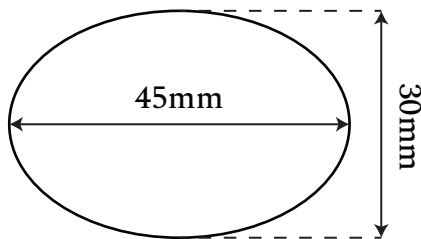

# RizQi Copy Centre

Type of Rubber Stamp : Self-Inking Stamp (S)

**LOGO REDRAW  
RM 10 - RM 30**

**Pre-Inking Stamp (Oval)**

Price : **RM 77.00**  
O - 3045

Price : **RM 77.00**  
O - 3555