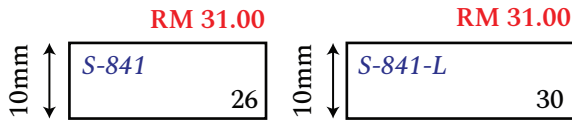

# RizQi Copy Centre

Type of Rubber Stamp : Self-Inking Stamp (S)

**LOGO REDRAW  
RM 10 - RM 30**

**Pre-Inking Stamp (Oval)**

Price : **RM 77.00**  
O - 3045

Price : **RM 77.00**  
O - 3555