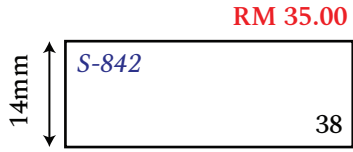

# RizQi Copy Centre

Type of Rubber Stamp : Self-Inking Stamp (S)

**LOGO REDRAW  
RM 10 - RM 30**

**Pre-Inking Stamp (Oval)**

Price : **RM 77.00**  
O - 3045

Price : **RM 77.00**  
O - 3555