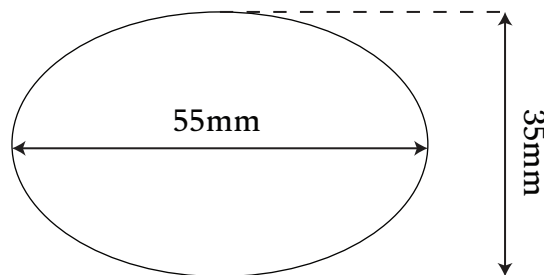

# RizQi Copy Centre

Type of Rubber Stamp : Self-Inking Stamp (S)

**LOGO REDRAW  
RM 10 - RM 30**

**Pre-Inking Stamp (Oval)**

Price : **RM 77.00**  
O - 3045

Price : **RM 77.00**  
O - 3555