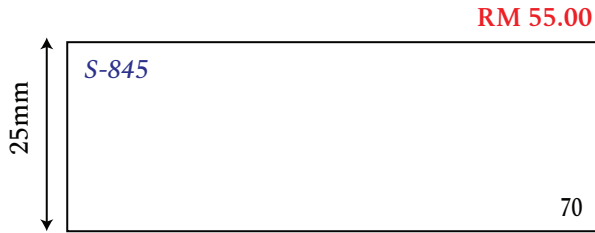

# RizQi Copy Centre

Type of Rubber Stamp : Self-Inking Stamp (S)

**LOGO REDRAW  
RM 10 - RM 30**

**Pre-Inking Stamp (Oval)**

Price : **RM 77.00**  
O - 3045

Price : **RM 77.00**  
O - 3555