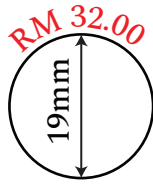

RizQi Copy Centre

Type of Rubber Stamp : Pre-Ink Stamp (DF)

DF 19

DF 26

DF 35

DF 42

DF 47

DF 50