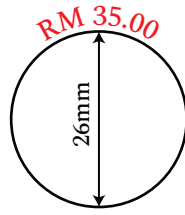

RizQi Copy Centre

Type of Rubber Stamp : Pre-Ink Stamp (DF)

DF 19

DF 26

DF 35

DF 42

DF 47

DF 50