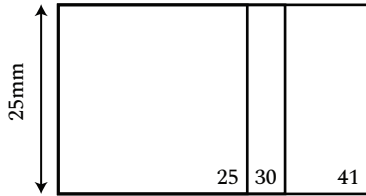

## Type of Rubber Stamp : Normal with Holder

Price : **RM 15.00 (XS)**

Price : **RM 18.00 (S)**

Price : **RM 25.00 (M)**