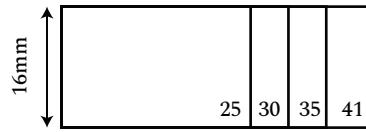

## Type of Rubber Stamp : Normal with Holder

Price : **RM 15.00 (XS)**

Price : **RM 18.00 (S)**

Price : **RM 25.00 (M)**