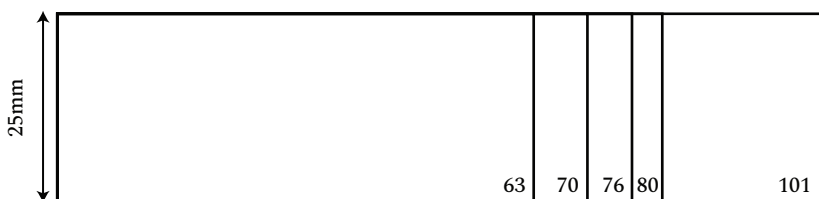

## Type of Rubber Stamp : Normal with Holder

Price : **RM 15.00 (XS)**

Price : **RM 18.00 (S)**

Price : **RM 25.00 (M)**