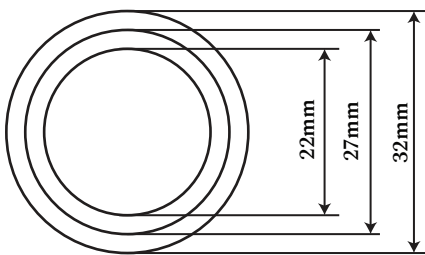

# RizQi Copy Centre

Type of Rubber Stamp : Normal with Holder

Price : **RM 28.00 (L)**

Price : **RM 54.00 (XL)**

Price : **RM 15.00 (RS)**

Price : **RM 25.00 (RL)**

Price : **RM 27.00 (OV)**

**LOGO REDRAW  
RM 10 - RM 30**