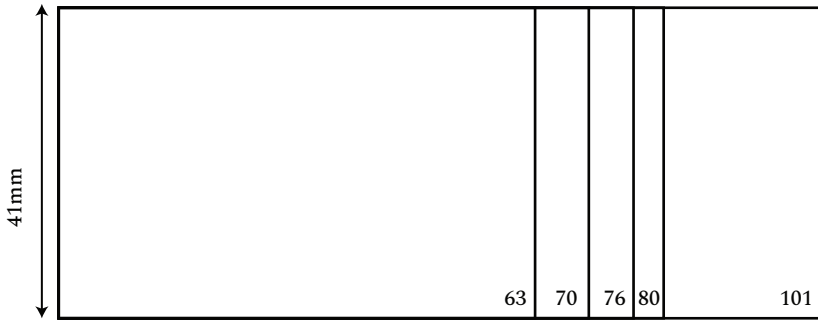

RizQi Copy Centre

Type of Rubber Stamp : Normal with Holder