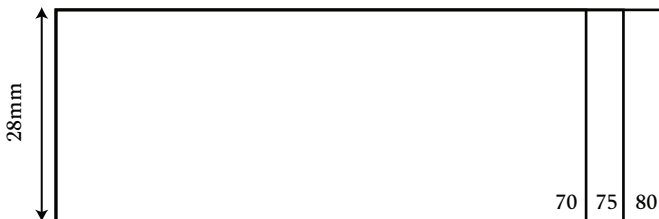

## Type of Rubber Stamp : Normal with Holder

Price : **RM 15.00 (XS)**

Price : **RM 18.00 (S)**

Price : **RM 25.00 (M)**