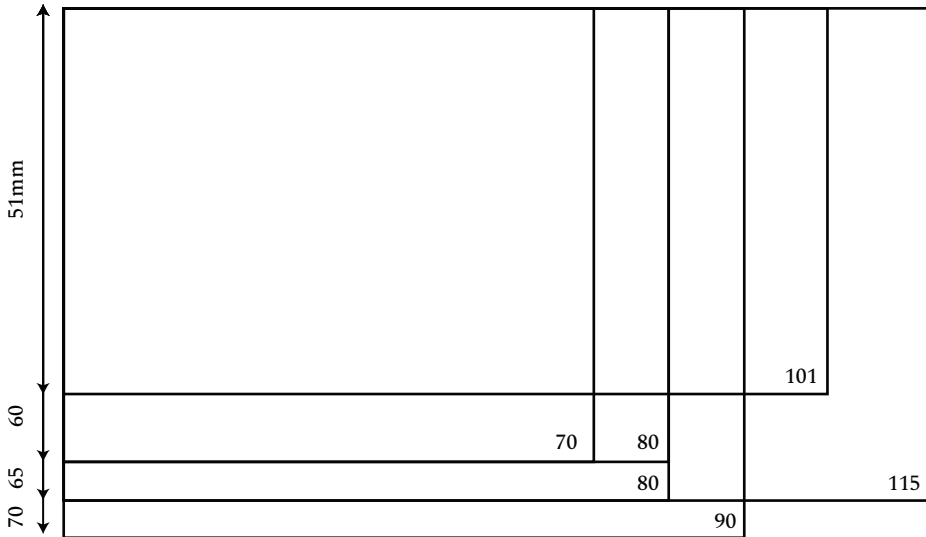

Price : **RM 28.00 (L)**

Price : **RM 54.00 (XL)**