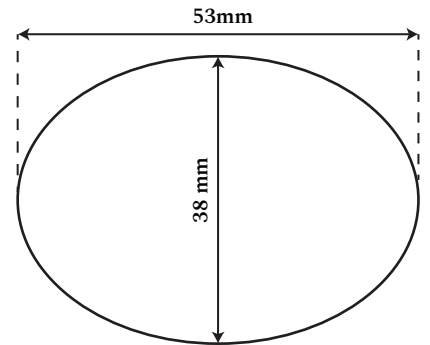

# RizQi Copy Centre

Type of Rubber Stamp : Normal with Holder

Price : **RM 28.00 (L)**

Price : **RM 54.00 (XL)**

Price : **RM 15.00 (RS)**

Price : **RM 25.00 (RL)**

Price : **RM 27.00 (OV)**

**LOGO REDRAW  
RM 10 - RM 30**