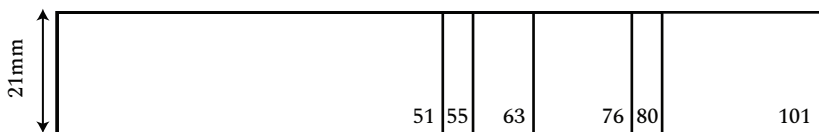

## Type of Rubber Stamp : Normal with Holder

Price : **RM 15.00 (XS)**

Price : **RM 18.00 (S)**

Price : **RM 25.00 (M)**