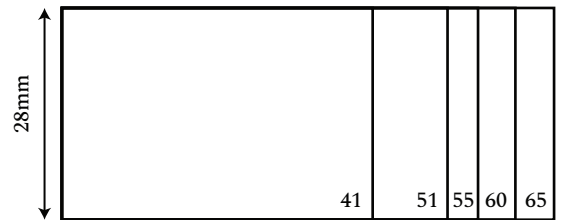

## Type of Rubber Stamp : Normal with Holder

Price : **RM 15.00 (XS)**

Price : **RM 18.00 (S)**

Price : **RM 25.00 (M)**