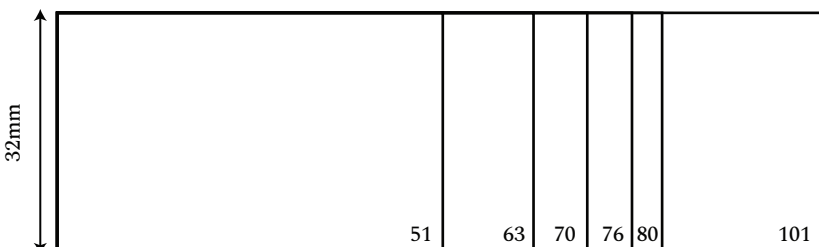

## Type of Rubber Stamp : Normal with Holder

Price : **RM 15.00 (XS)**

Price : **RM 18.00 (S)**

Price : **RM 25.00 (M)**