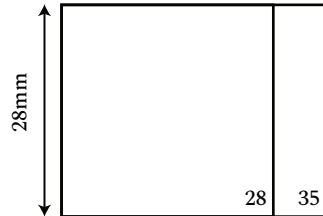

## Type of Rubber Stamp : Normal with Holder

Price : **RM 15.00 (XS)**

Price : **RM 18.00 (S)**

Price : **RM 25.00 (M)**