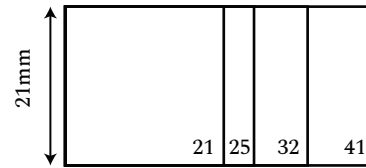

## Type of Rubber Stamp : Normal with Holder

Price : **RM 15.00 (XS)**

Price : **RM 18.00 (S)**

Price : **RM 25.00 (M)**