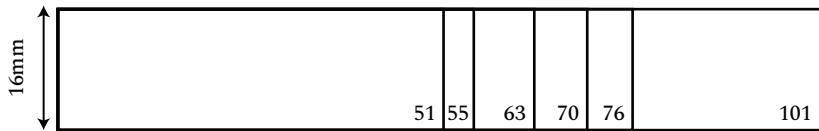

## Type of Rubber Stamp : Normal with Holder

Price : **RM 15.00 (XS)**

Price : **RM 18.00 (S)**

Price : **RM 25.00 (M)**